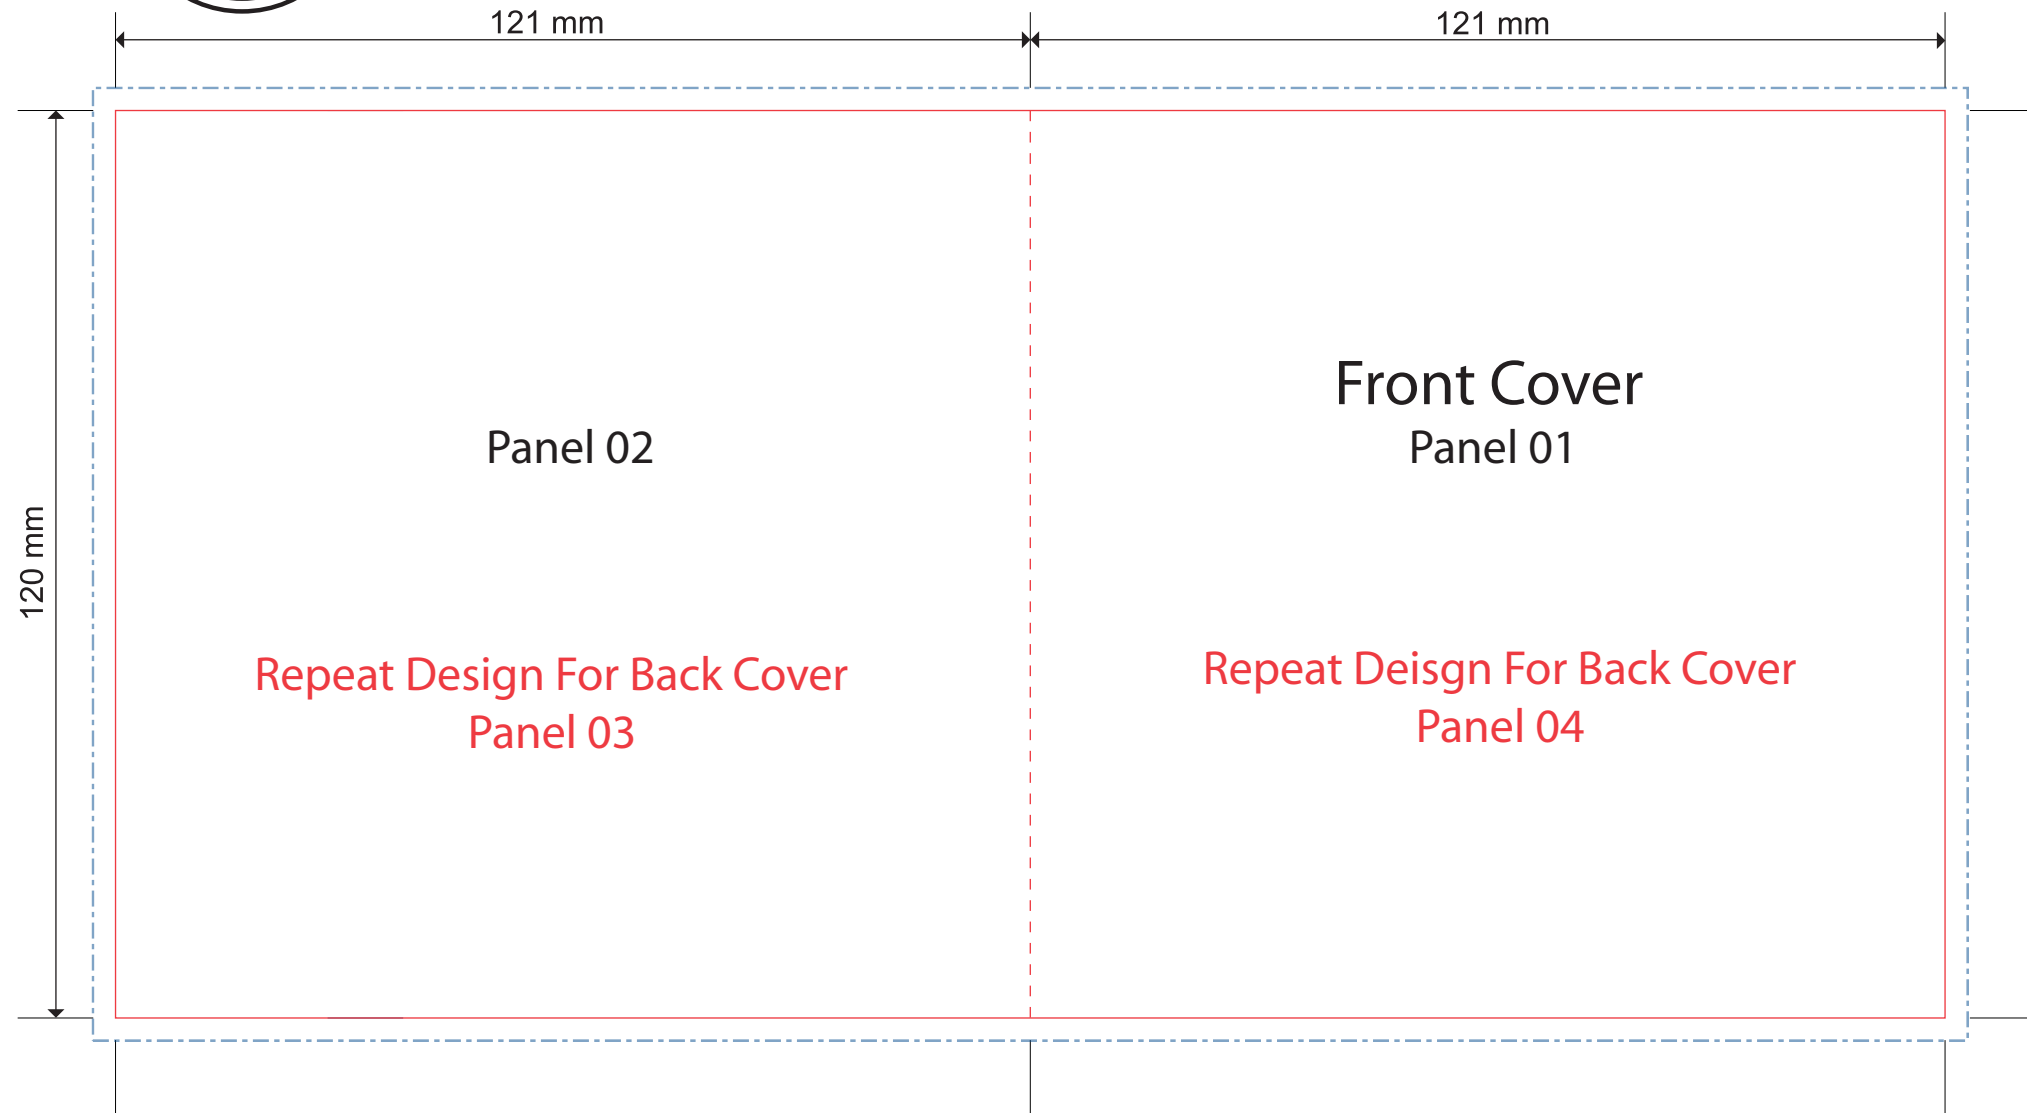

4 Panel CD Insert

- Cut Line
- - - Crease or Fold Line
- - - Bleed Line (minimum 1/8" (3 mm) all around the design)

Note: Any artwork that does not meet above requirement will be put on hold and cause delay. Client will have to resubmit new file(s) or authorize EOP to perform artwork modification at \$75 per hour (0.5 hour minimum), charge every 0.5 hour thereafter.