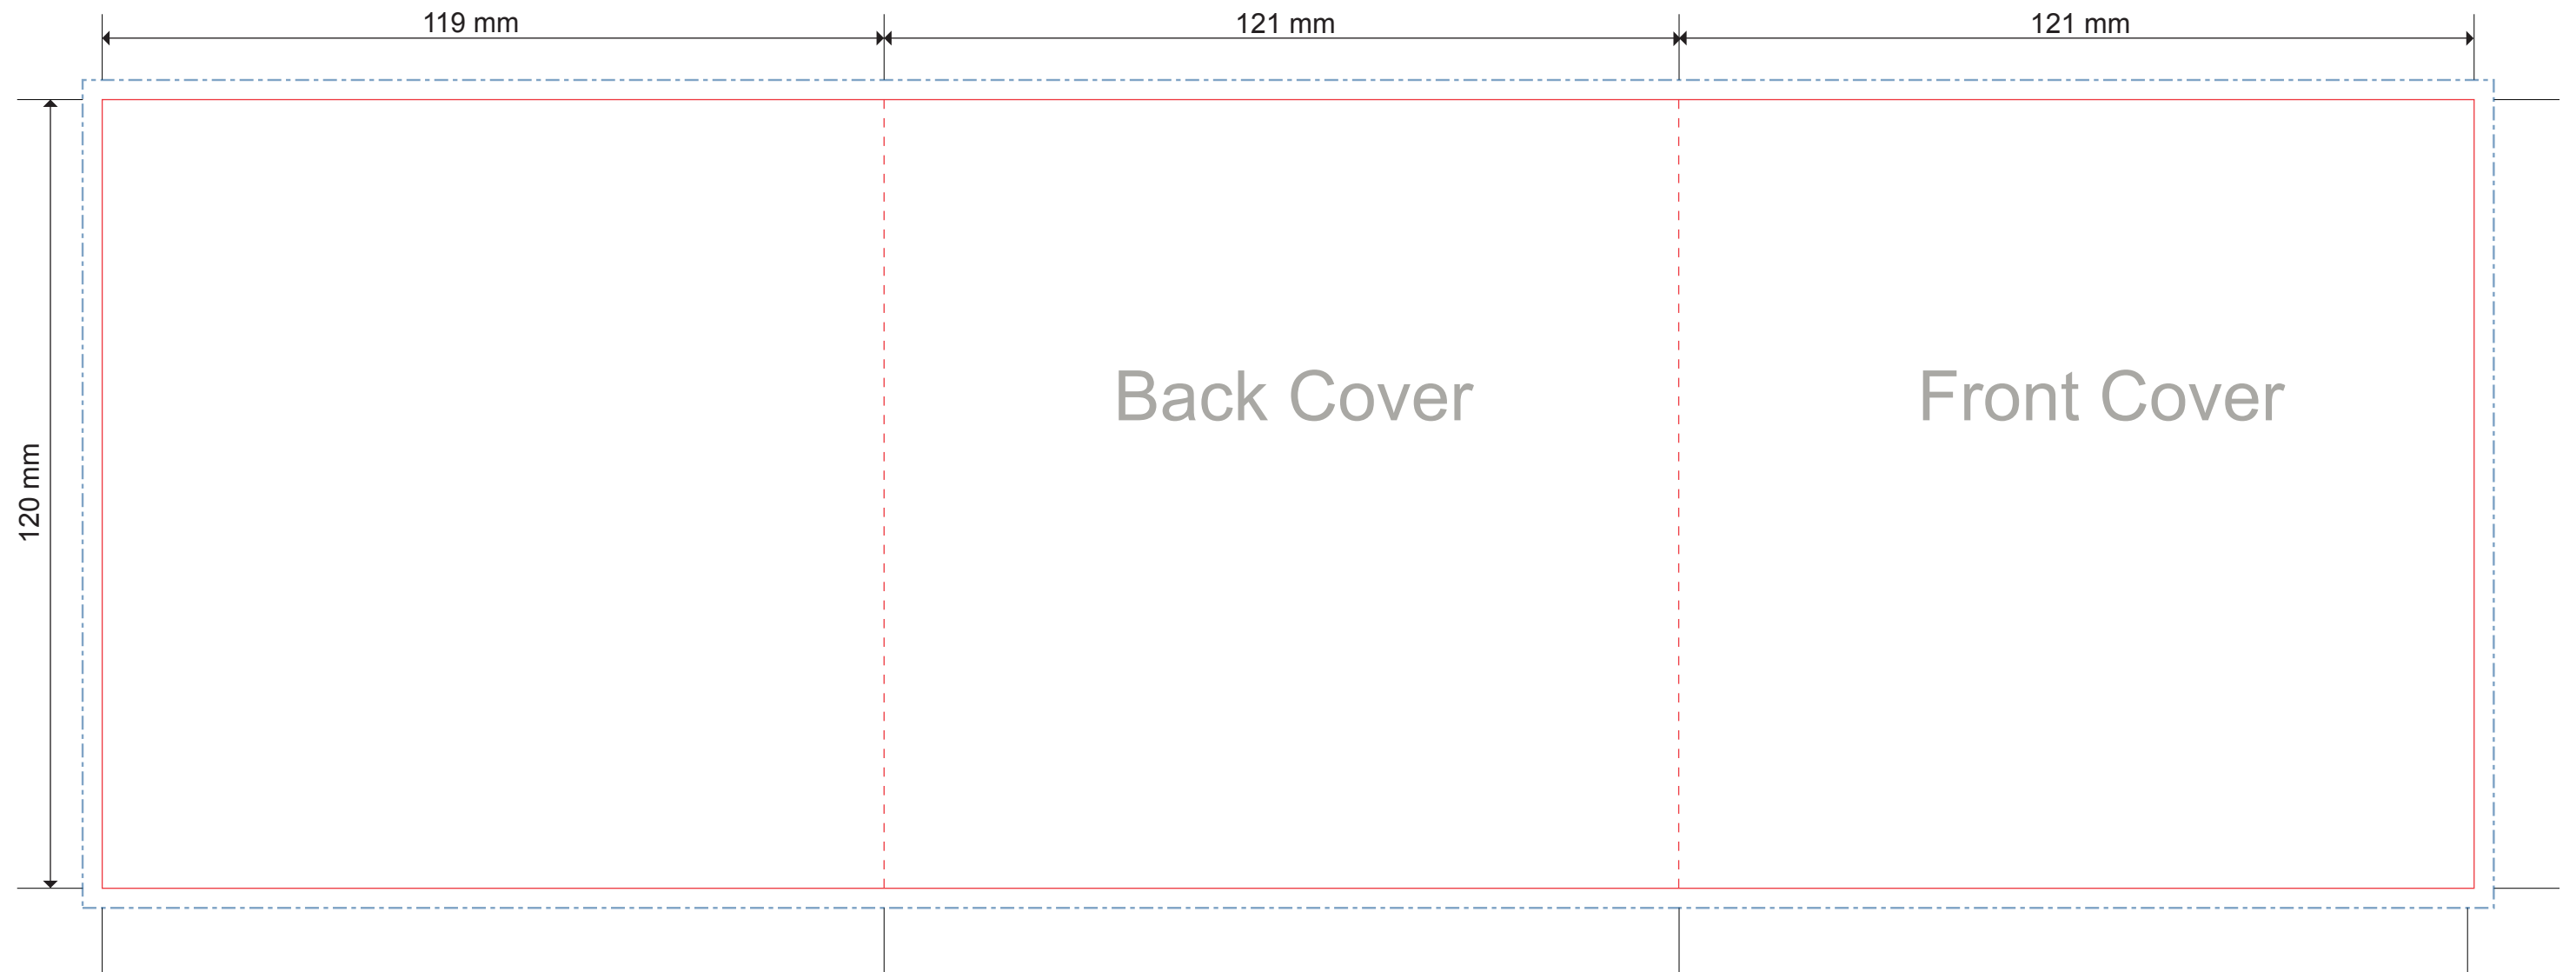

6 Panel CD Insert (Letter Fold)

- Cut Line
- - - Crease or Fold Line
- - - Bleed Line (minimum 1/8" (3 mm) all around the design)

Note: Any artwork that does not meet above requirement will be put on hold and cause delay. Client will have to resubmit new file(s) or authorize EOP to perform artwork modification at \$75 per hour (0.5 hour minimum), charge every 0.5 hour thereafter

INSIDE PANELS