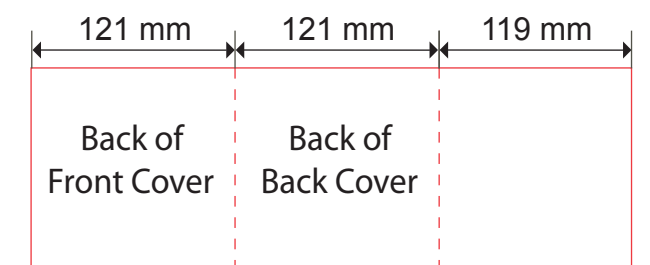

6 Panel CD Insert (Letter Fold)

- Cut Line
- - - Crease or Fold Line
- - - Bleed Line (minimum 1/8" (3 mm) all around the design)

Note: Any artwork that does not meet above requirement will be put on hold and cause delay. Client will have to resubmit new file(s) or authorize EOP to perform artwork modification at \$75 per hour (0.5 hour minimum), charge every 0.5 hour thereafter